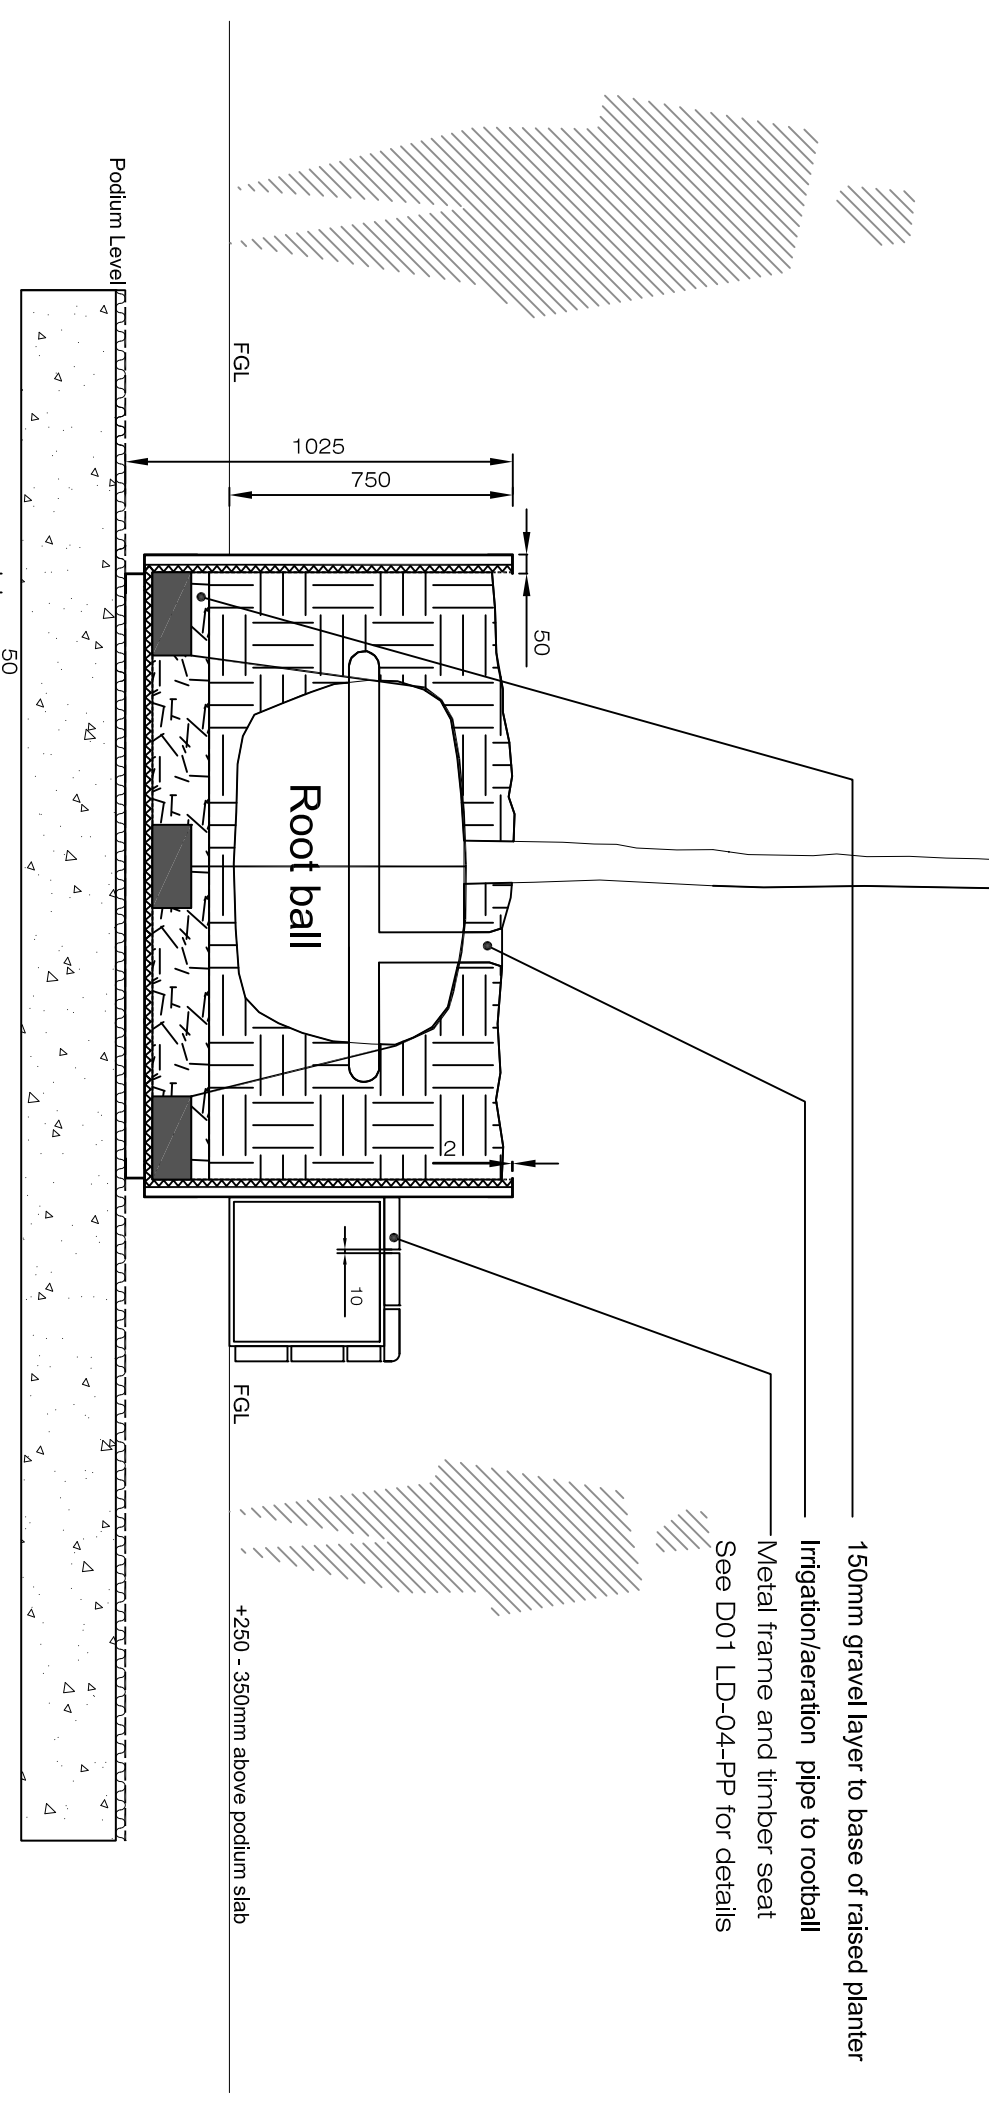

Title			
Author			
Legend			

Rev.	Date	Notes

Project Name: Heuston South Quarter	Project number: 20-029
Drawing Name: Hardworks Landscape Surface Details	Drawing number: LD-07-PP

Scale: 1:20	Drawn by: d+ot	Checked by: dot
Planning Application	Date: 17.06.2021	

Section A-A
Scale @ 1:20

Plan
Scale @ 1:20

D 02 LD-07-PP Pressed metal raised planter with sealing to podium and roof terrace amenity areas.
Scale @ 1:20

D 01 LD-07-PP Tree Planting to East - west pathway to RHK Gardens.
Scale @ 1:20