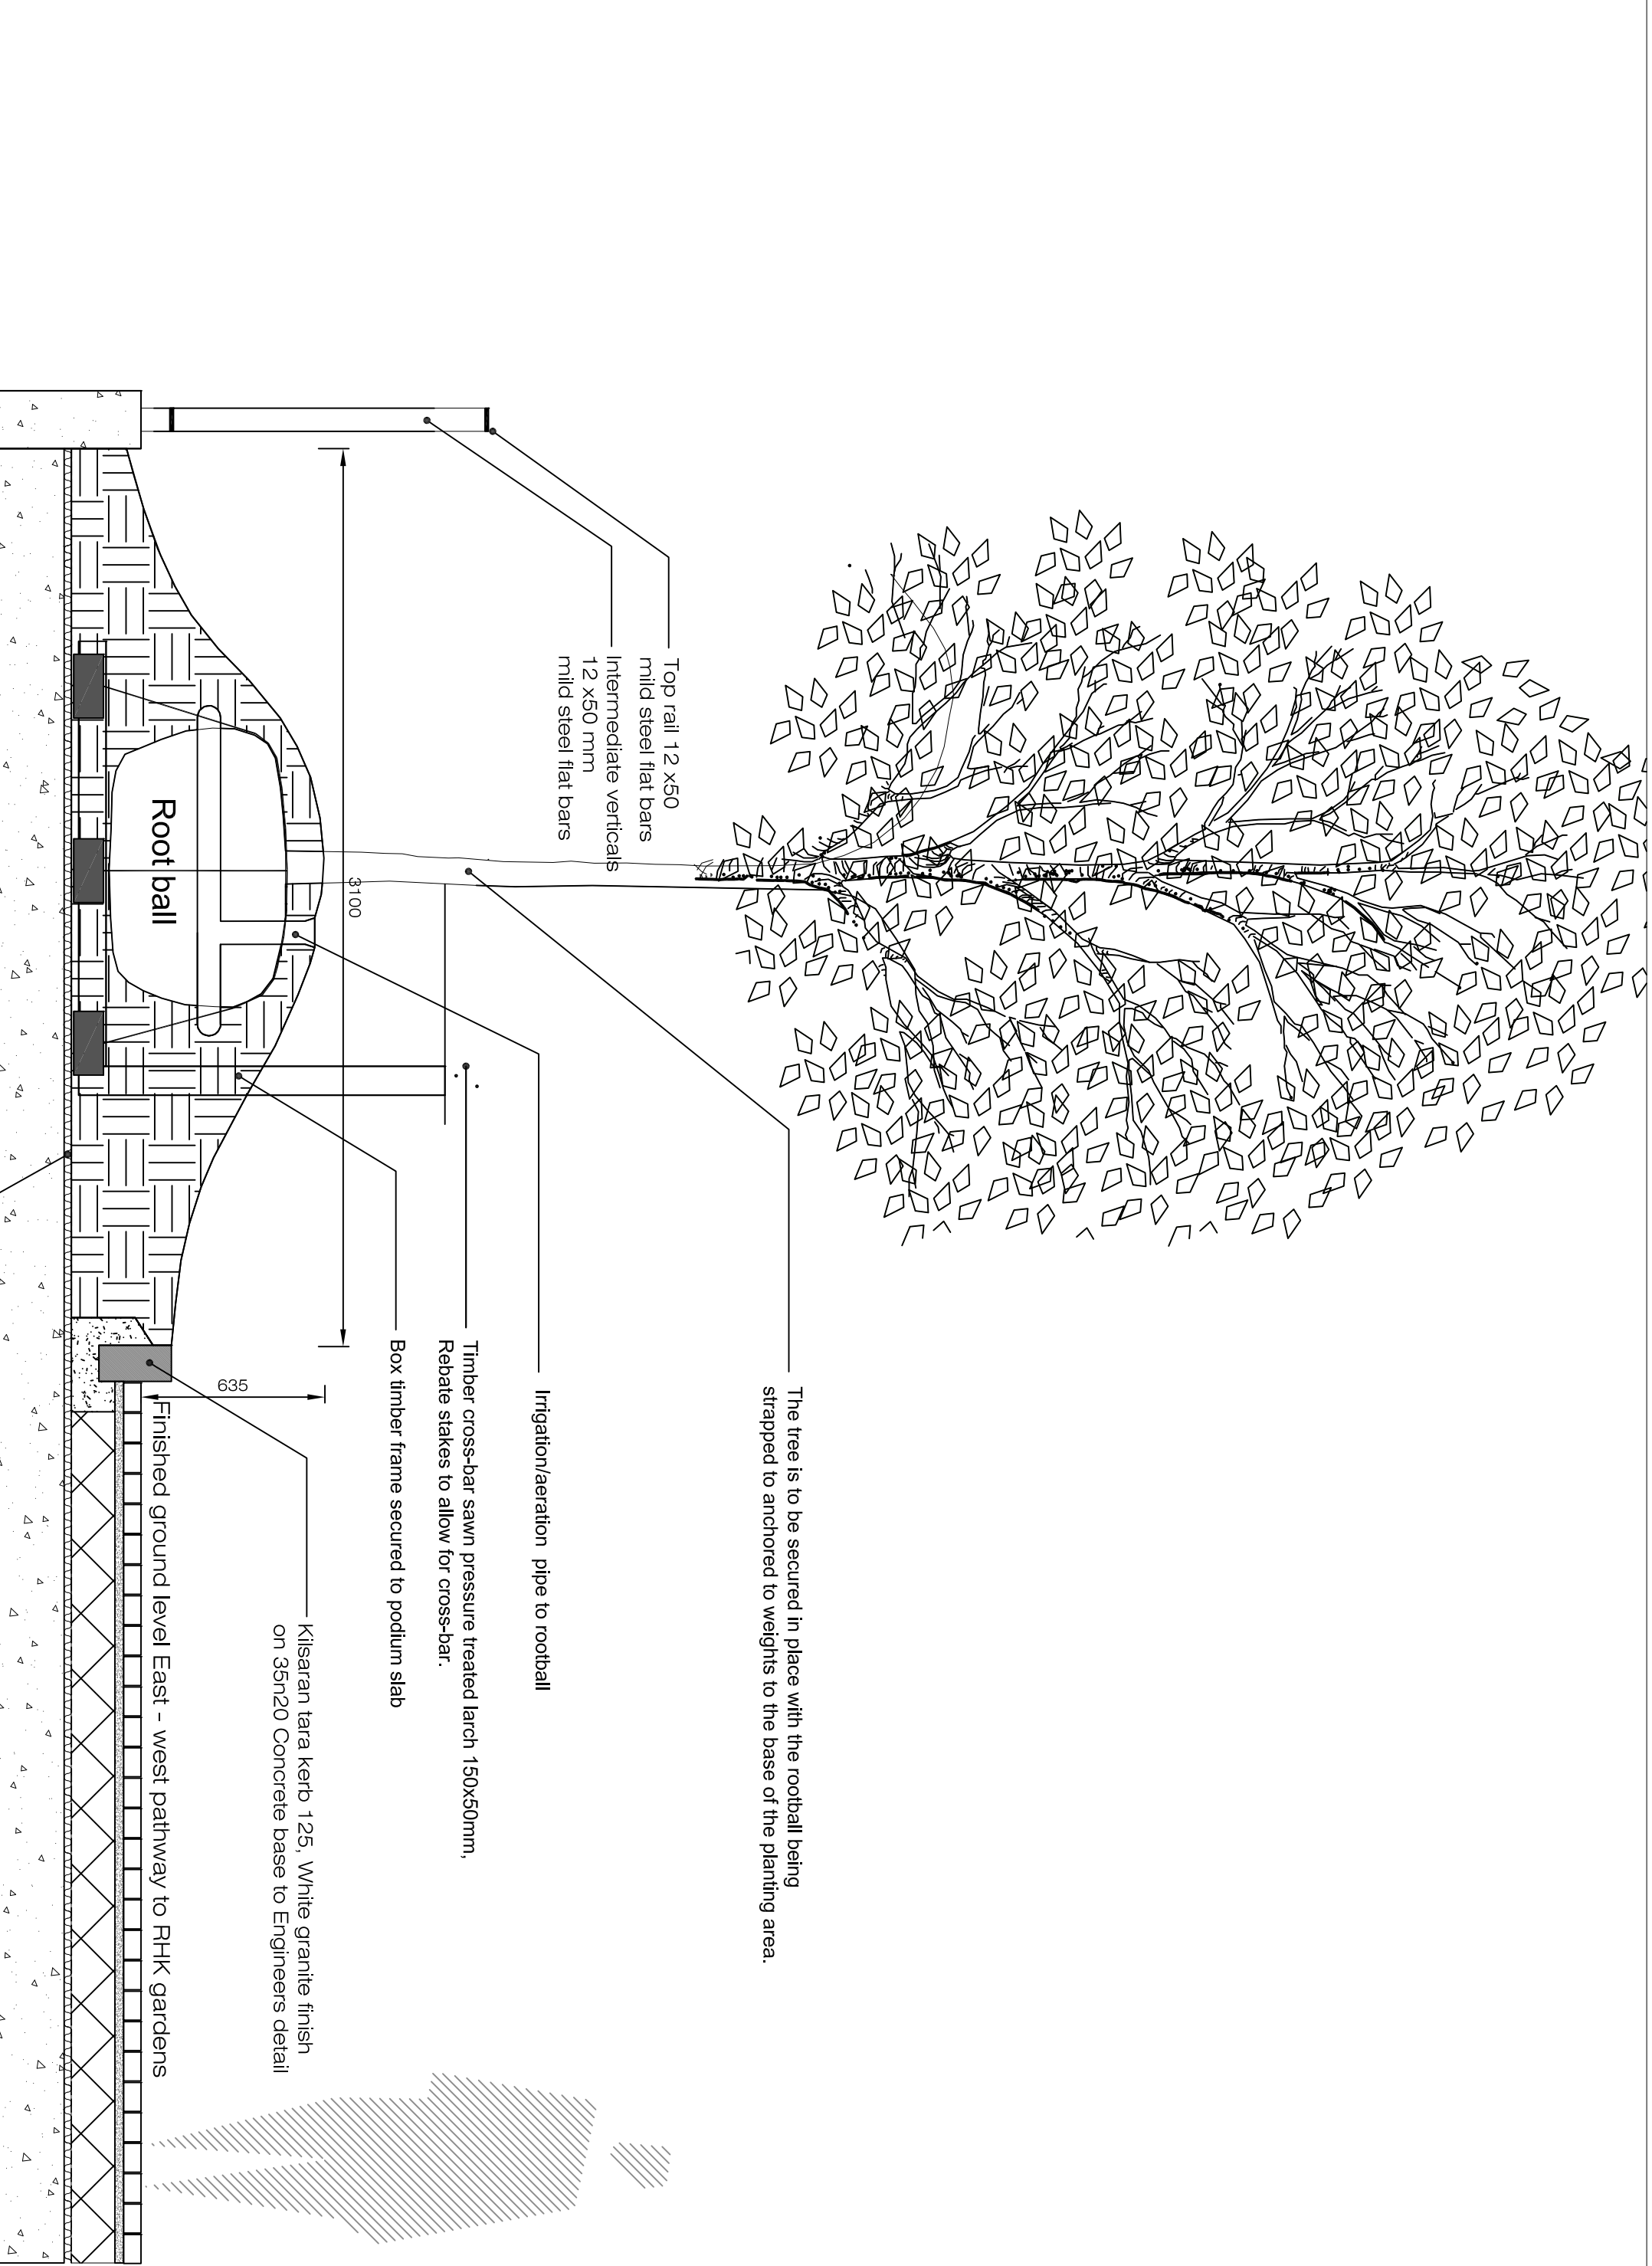

Title			
Author			
Legend			

Rev.	Date	Notes

Project Name: Heuston South Quarter	Project number: 20-029
Drawing Name: Hardworks Landscape Surface Details	Drawing number: LD-07-PP

Scale: 1:20	Drawn by: d+ot	Checked by: dot
Planning Application	Date: 17.06.2021	

Section A-A
Scale @ 1:20

Plan
Scale @ 1:20

D 02 LD-07-PP Pressed metal raised planter with sealing to podium and roof terrace amenity areas.
Scale @ 1:20

D 01 LD-07-PP Tree Planting to East - west pathway to RHK Gardens.
Scale @ 1:20